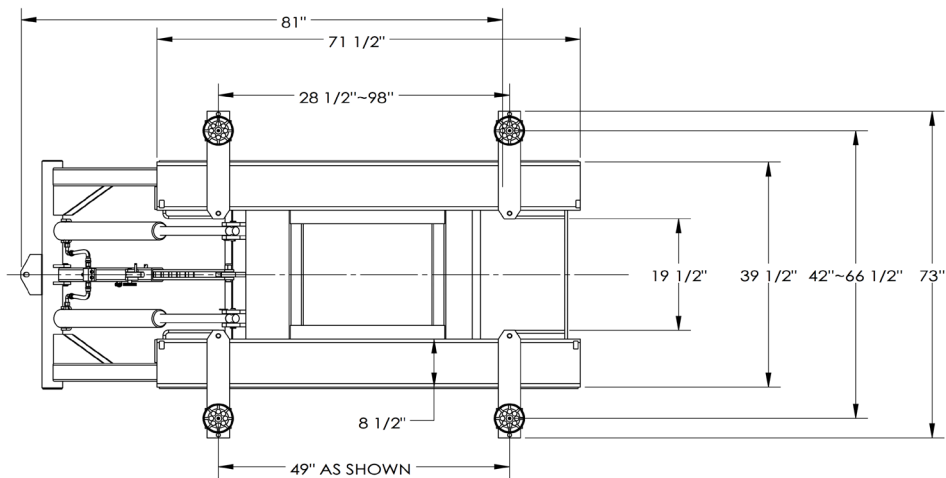

Features

USA-Made Bucher
Pump & Motor
110v or 220v CSA/UL Approved

Twin Hydraulic Cylinders
Seven Locking Positions

Swing Arms
Rubber Contact Pads
2" and 5" Adapter Set

CANADA

The Lift SuperStore
2300 Speers Road W.
Oakville, Ontario L6L 2X8