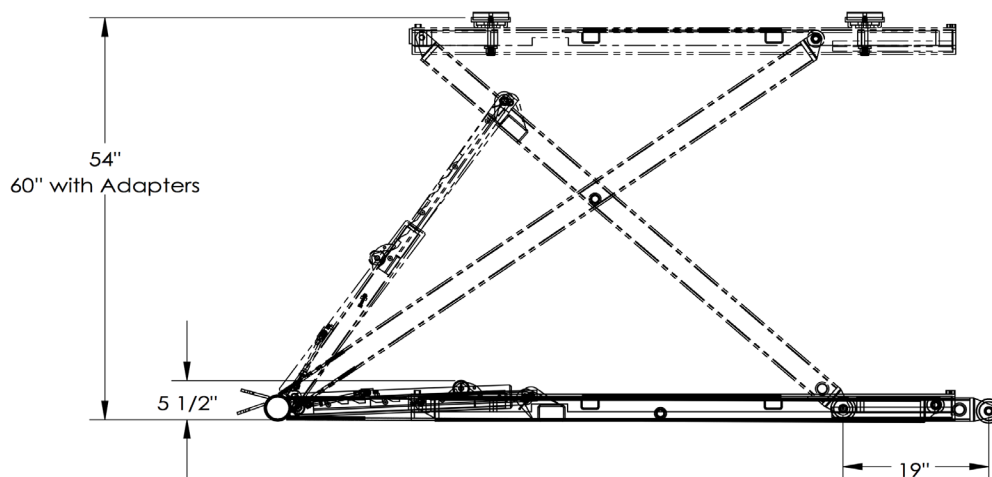

Swing Arms
Rubber Contact Pads
2" and 5" Adapter Set