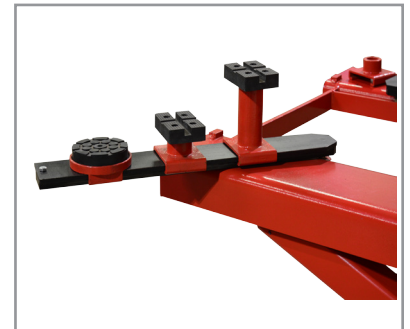

6,000 lb Scissor

Ideal Mid Rise Portable

An all-purpose, portable lifting alternative for all garages. Work on your vehicles while standing up with the **Hemi Roadrunner**

This is an excellent lift when it comes to rotating or changing tires, doing body work, brake work, or working in or outdoors!

This is the “go anywhere, do anything” scissor

**LSSMR6
HEMI ROADRUNNER**

Features

- 6,000 lb Lift Capacity
- Perfect for Servicing Light-Duty Trucks and Most Cars
- Portable Motor Cart Serves as Tow Handle to Easily Move Lift from One Bay to Another
- Adjustable Arm Assemblies
- Safety Lock Bar with Multiple Lock Positions
- Safety Locks Spaced Every 2.5 Inches
- Truck and Van Adapter Set Included
- Warranty: Limited 2 Years on Parts, 5 Years on Structure and Lifetime Coverage on Cylinder

Features

USA-Made Bucher
Pump & Motor
110v or 220v CSA/UL Approved

Twin Hydraulic Cylinders
Seven Locking Positions

Swing Arms
Rubber Contact Pads
2" and 5" Adapter Set

CANADA

The Lift SuperStore
2300 Speers Road W.
Oakville, Ontario L6L 2X8